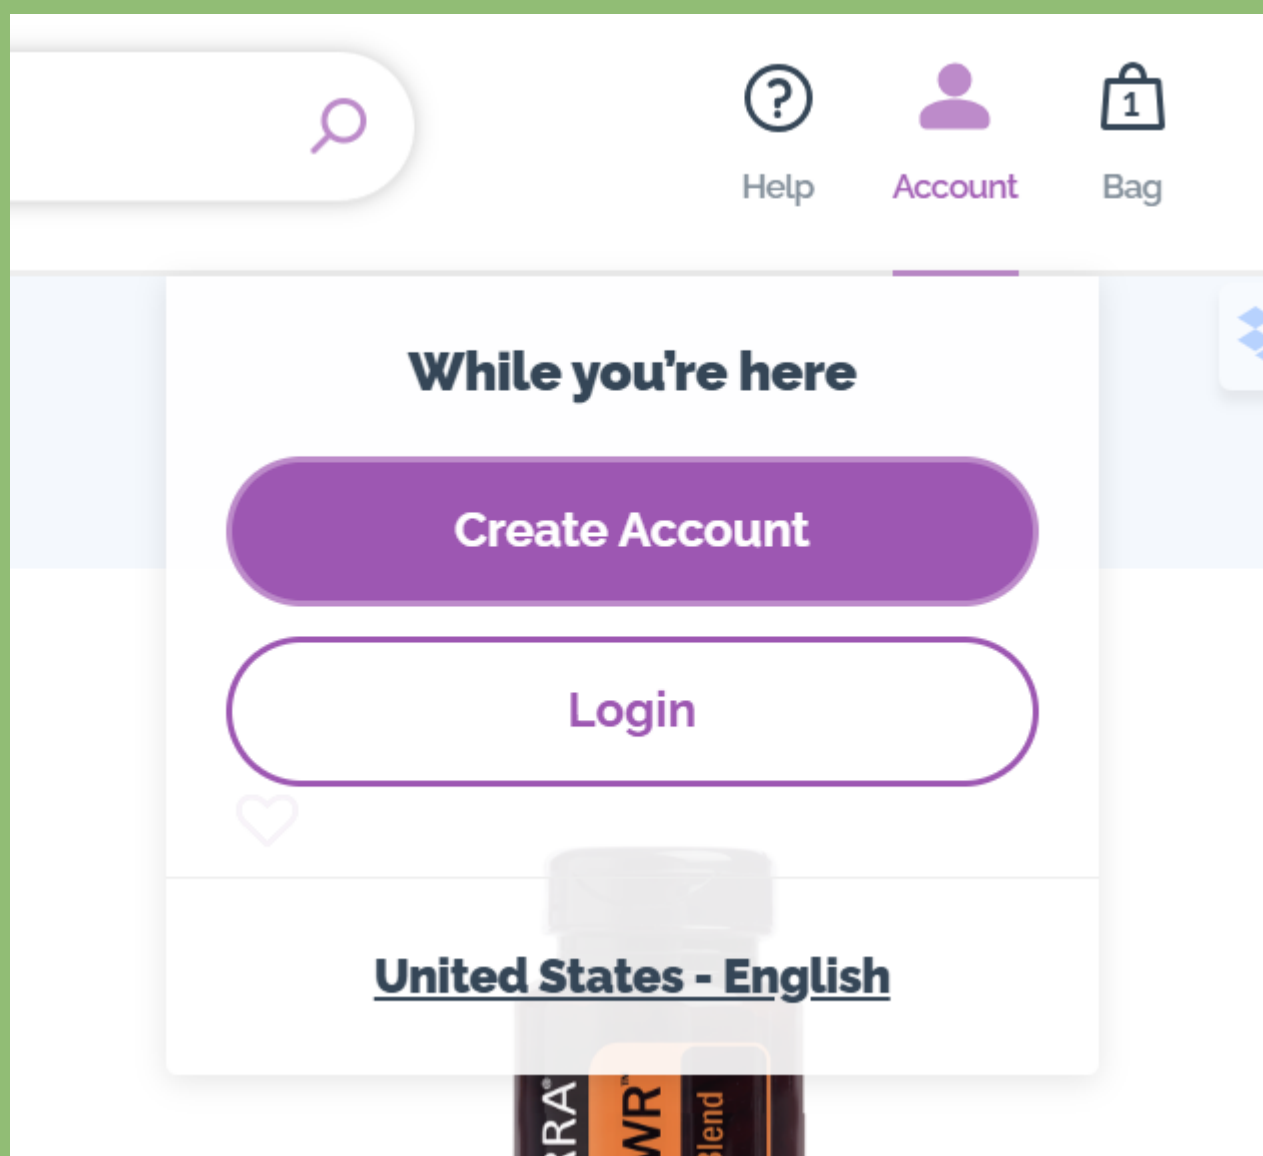

4.

ONCE YOU RECEIVE EMAIL CONFIRMATION- YOUR IN!

If you did not receive one, don't fret just Simply contact doTERRA and give them this ID Number: 13790376 to enroll you with for savings!

If you want to enroll yourself manually for the savings or have issues with the above steps
Try this:

[Go to Doterra.com](https://www.doterra.com)

Fill up your kart

Go to upper right 'create account' button

Go through the account setup pages & fill out ALL PAGES for correct enrollment (7 pages total)

During enrollment & checkout, you will hit a page called: 'Account Setup' on that page, you'll see an area that says: "How did you hear about dōTERRA?"